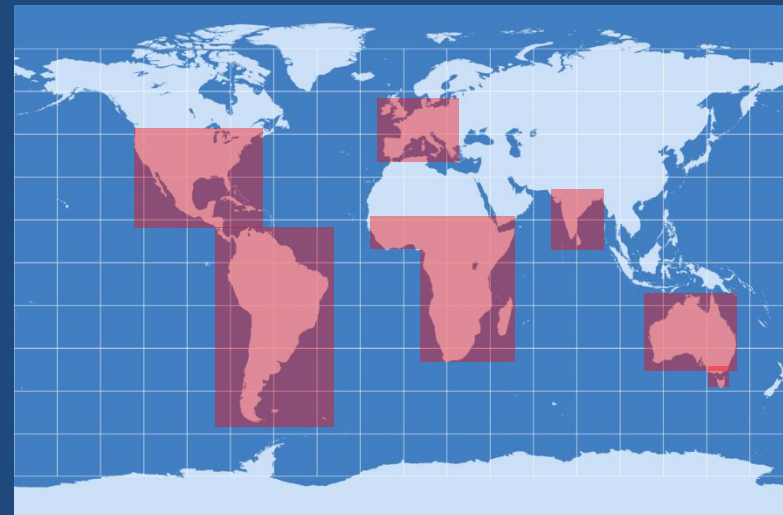

Soren

Barn Owl

(*Tyto alba*)

**STATUS:**

Least Concern

(IUCN Red List)

HABITAT:

Found through a range of altitudes; including deserts, grasslands, forests, fields, and urban areas. Found on every continent except Antarctica.

DIET:

Carnivore - primarily small mammals

BEHAVIOR:

Have excellent low-light vision. They are capable of locating prey by sound alone in complete darkness.

LIFESPAN:

Average 2-4 years in the wild; up to 15-20 years in captivity

OFFSPRING:

Average 3-5 eggs per clutch. Incubation average 30 days.

LENGTH:

Females larger. Body length 11-17 inches. Wingspan 2.5 - 3 feet

WEIGHT:

Average 1 - 2 pounds